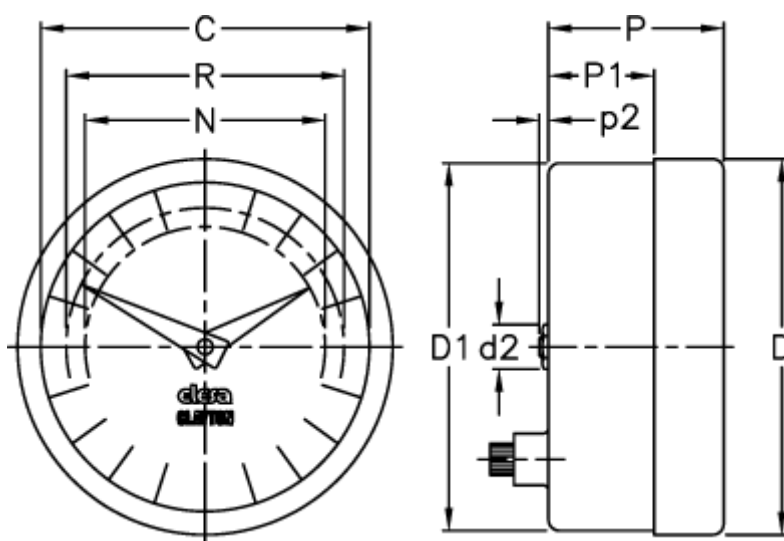

Article number: 2307024921

Description: E+G Positive drive indicator
PA02-0050-D

Measures

C = 60

R = 51

D = 68.4

D1 = 67.0

d2 = 8

N = 44

P = 32

P1 = 19.3

p2 = 1.0